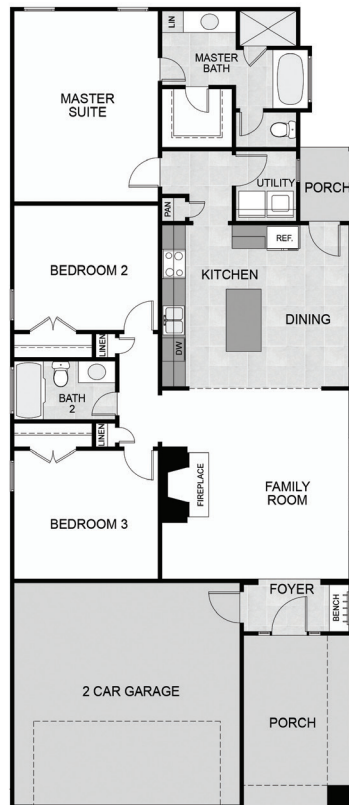

The Ashfield I

Brooke's Crossing • Trussville, Alabama

Home Information

Base Price: \$189,900

1,802 Square Feet (incl. garage)

3 Bedrooms

2 Bathrooms

1-Story

2-Car Garage

**The renderings and floor plans above are artistic concepts.*

Details and deminsions may vary, as well as standard and optional features. Such information, including the stated price is subject to change.