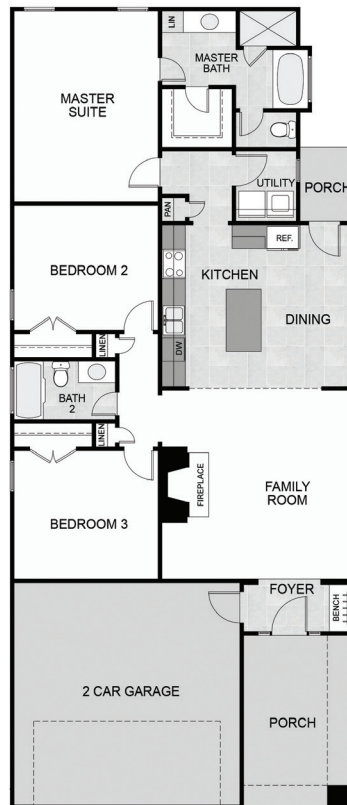

## Home Information

Base Price: \$189,900

1,802 Square Feet (incl. garage)

3 Bedrooms

2 Bathrooms

1-Story

2-Car Garage

*\*The renderings and floor plans above are artistic concepts.*

*Details and deminsions may vary, as well as standard and optional features. Such information, including the stated price is subject to change.*

ROSSER  
FARMS

TOWER  
HOMES

Freida Zamiatala, 205.516.2297  
Nanette Allen, 205.540.7359