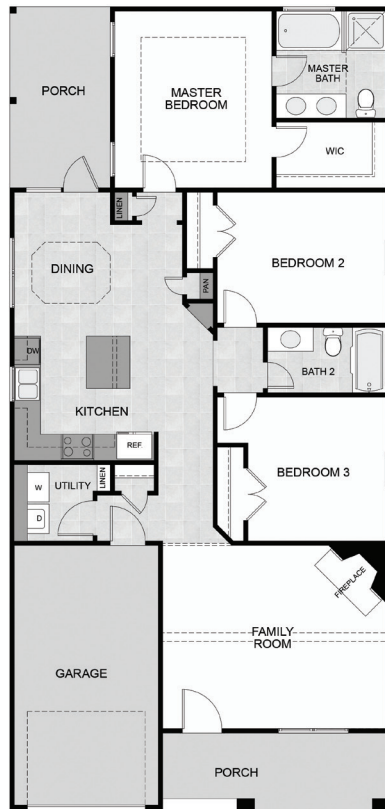

The Wildwood I

Montevallo Park • Irondale, Alabama

Home Information

Base Price: \$198,728

1,336 Square Feet (not incl. garage)

3 Bedrooms

2 Bathrooms

1-Story

1-Car Garage

**The renderings and floor plans above are artistic concepts.*

Details and deminsions may vary, as well as standard and optional features. Such information, including the stated price is subject to change.