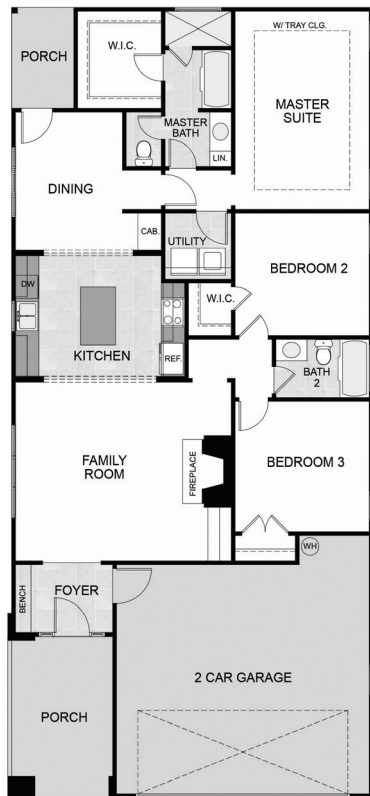

## Home Information

Base Price: \$192,900

1,990 Square Feet (incl. garage)

3 Bedrooms

2 Bathrooms

1-Story

2-Car Garage

*\*The renderings and floor plans above are artistic concepts.*

*Details and deminsions may vary, as well as standard and optional features. Such information, including the stated price is subject to change.*

ROSSER  
FARMS

TOWER  
HOMES

Freida Zamiatala, 205.516.2297  
Nanette Allen, 205.540.7359