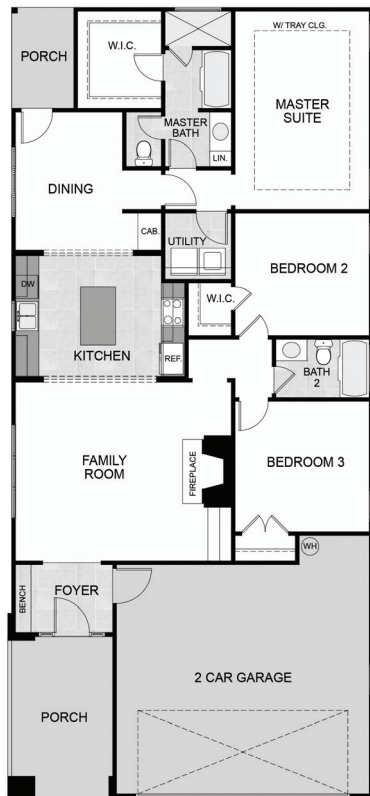

The Windom II

Rosser Farms • McCalla, Alabama

Home Information

Base Price: \$192,900

1,990 Square Feet (incl. garage)

3 Bedrooms

2 Bathrooms

1-Story

2-Car Garage

**The renderings and floor plans above are artistic concepts.*

Details and deminsions may vary, as well as standard and optional features. Such information, including the stated price is subject to change.