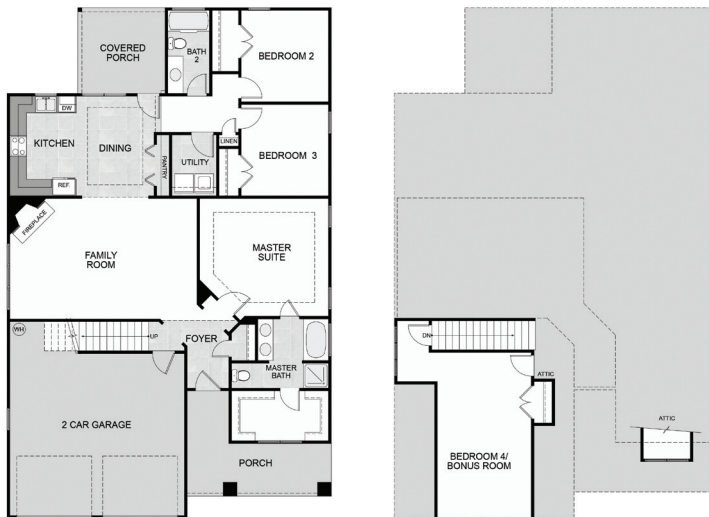

## Home Information

Base Price: \$207,900

2,010 Square Feet (incl. garage)

3 Bedrooms

2 Bathrooms

2-Stories

2-Car Garage

*(bonus room available)*

First Floor

Second Floor

*\*The renderings and floor plans above are artistic concepts.*

*Details and deminsions may vary, as well as standard and optional features. Such information, including the stated price is subject to change.*